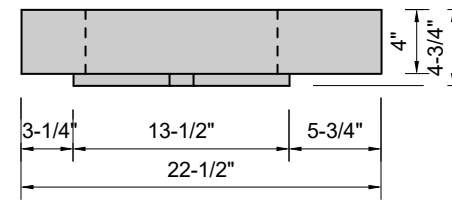

TOP VIEW

FRONT VIEW

SIDE VIEW

Model #: WH-36-01
Whisper
single faucet hole