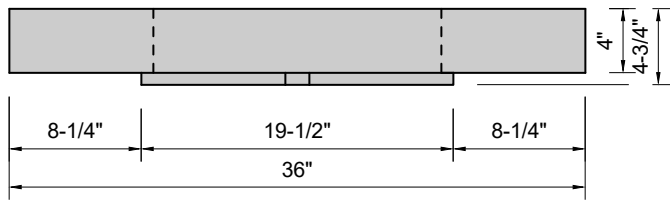

TOP VIEW

FRONT VIEW

SIDE VIEW

Model #: WH-36-01
Whisper
single faucet hole