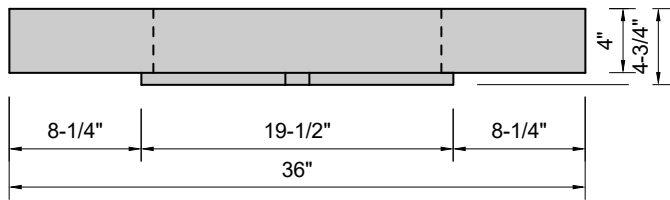

TOP VIEW

FRONT VIEW

SIDE VIEW

Model #: WH-36-03
Whisper
8" widespread faucet holes