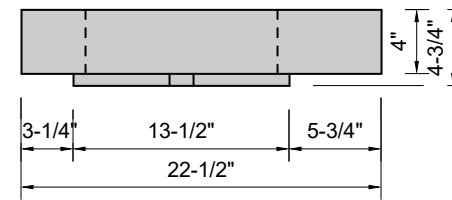

TOP VIEW

FRONT VIEW

SIDE VIEW

Model #: WH-36-03
Whisper
8" widespread faucet holes