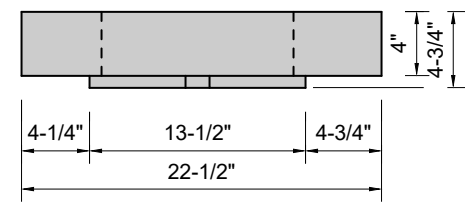

TOP VIEW

FRONT VIEW

SIDE VIEW

Model #: WH-42-00
Whisper
no faucet holes