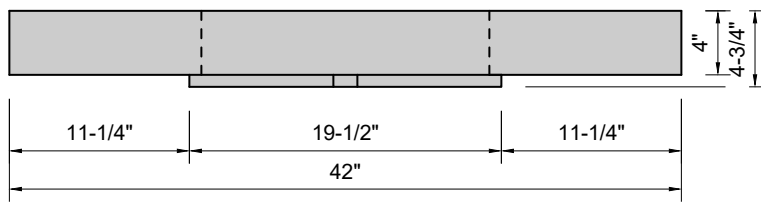

TOP VIEW

FRONT VIEW

SIDE VIEW

Model #: WH-42-00
Whisper
no faucet holes