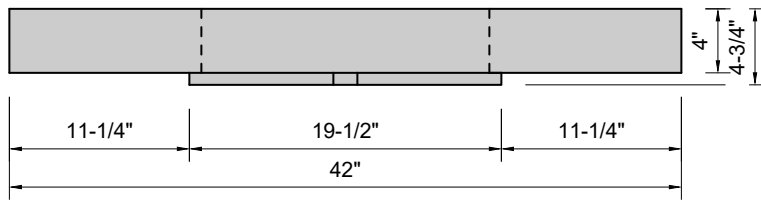

TOP VIEW

FRONT VIEW

SIDE VIEW

Model #: WH-42-01
Whisper
single faucet hole