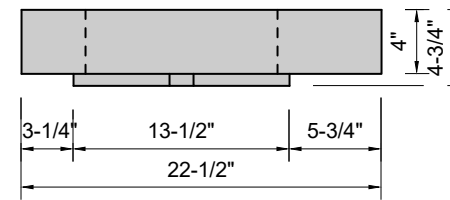

TOP VIEW

FRONT VIEW

SIDE VIEW

Model #: WH-42-01
Whisper
single faucet hole