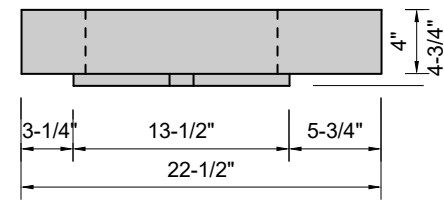

TOP VIEW

FRONT VIEW

SIDE VIEW

Model #: WH-42-03
Whisper
8" widespread faucet holes