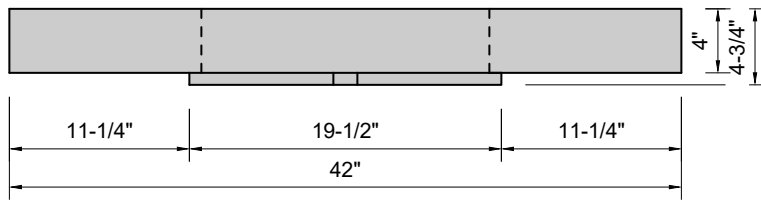

TOP VIEW

FRONT VIEW

SIDE VIEW

Model #: WH-42-03
Whisper
8" widespread faucet holes