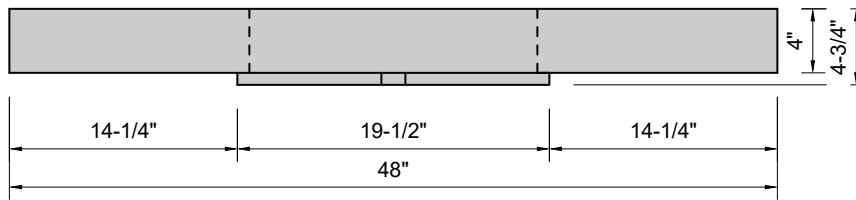

TOP VIEW

FRONT VIEW

SIDE VIEW

**Model #: WH-48-00**  
**Whisper**  
**no faucet holes**