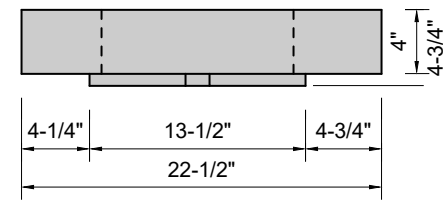

TOP VIEW

FRONT VIEW

SIDE VIEW

**Model #: WH-48-00**  
**Whisper**  
**no faucet holes**