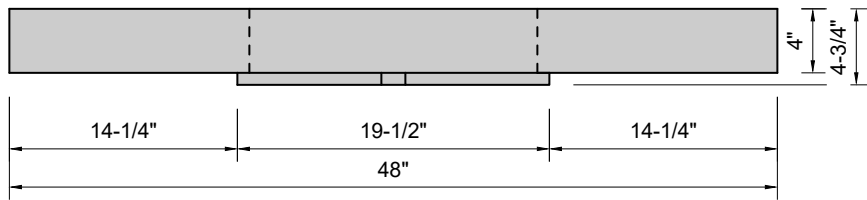

TOP VIEW

FRONT VIEW

SIDE VIEW

Model #: WH-48-01
Whisper
single faucet hole