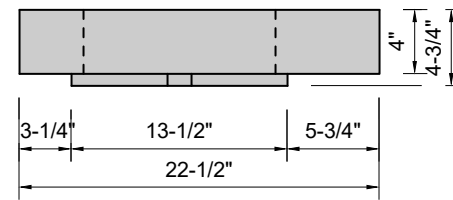

TOP VIEW

FRONT VIEW

SIDE VIEW

Model #: WH-48-01
Whisper
single faucet hole