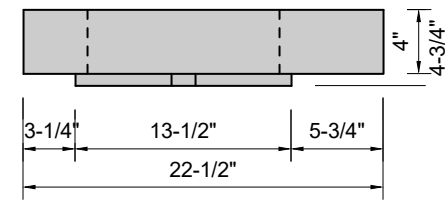

TOP VIEW

FRONT VIEW

SIDE VIEW

Model #: WH-48-03
Whisper
8" widespread faucet holes