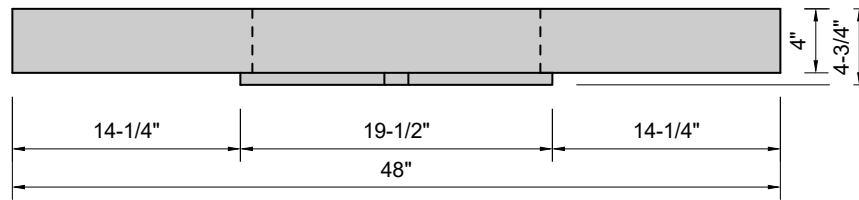

TOP VIEW

FRONT VIEW

SIDE VIEW

Model #: WH-48-03
Whisper
8" widespread faucet holes