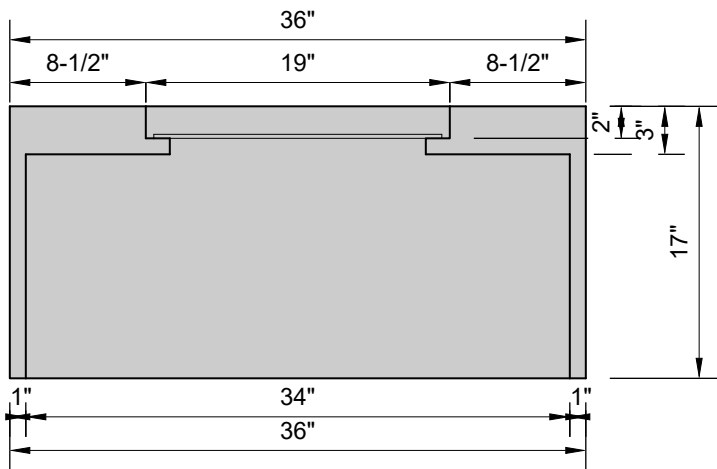

TOP VIEW

SECTION

**ZEN FIREPIT**  
with electronic start  
65K BTUs

PERSPECTIVE