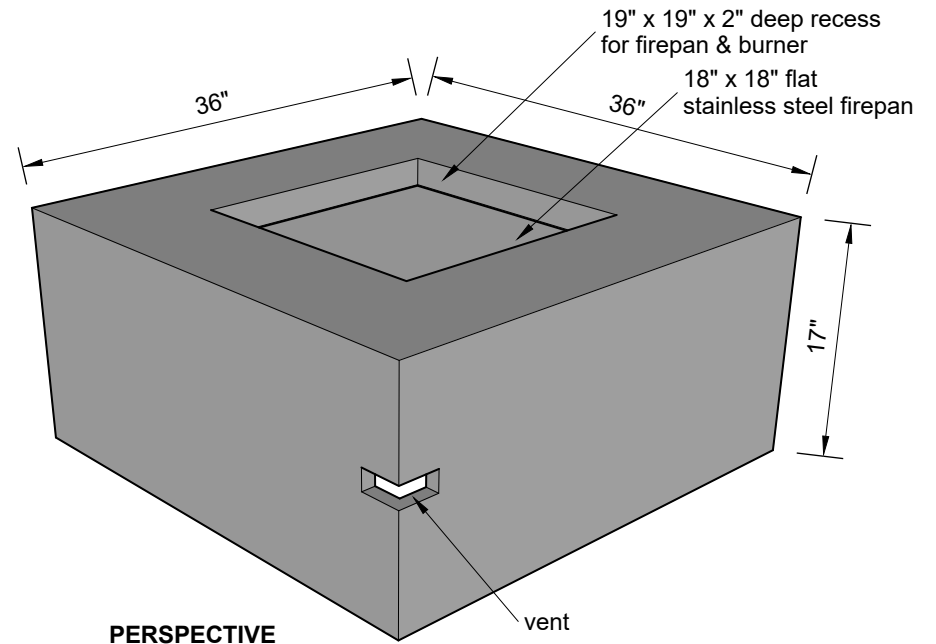

TOP VIEW

SECTION

**ZEN FIREPIT**  
with electronic start  
65K BTUs

PERSPECTIVE