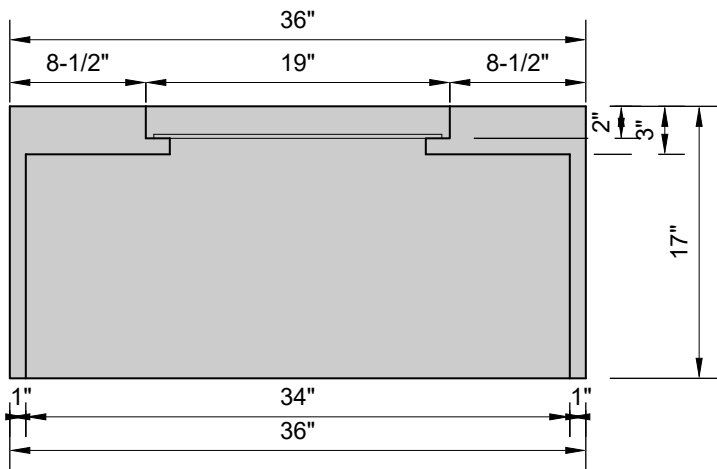

TOP VIEW

SECTION

ZEN FIREPIT
match-lit system
65K BTUs

PERSPECTIVE