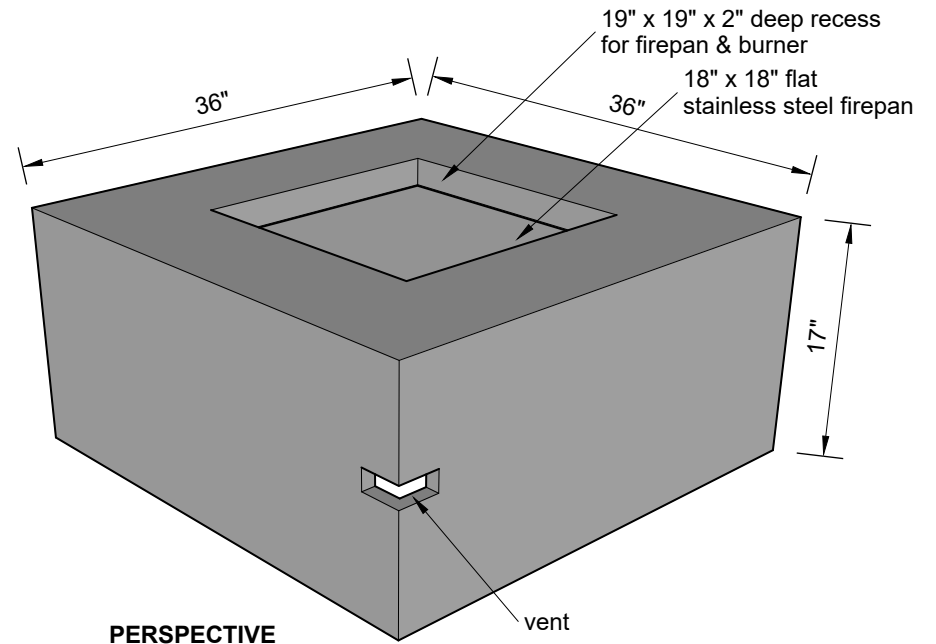

TOP VIEW

SECTION

ZEN FIREPIT
match-lit system
65K BTUs

PERSPECTIVE