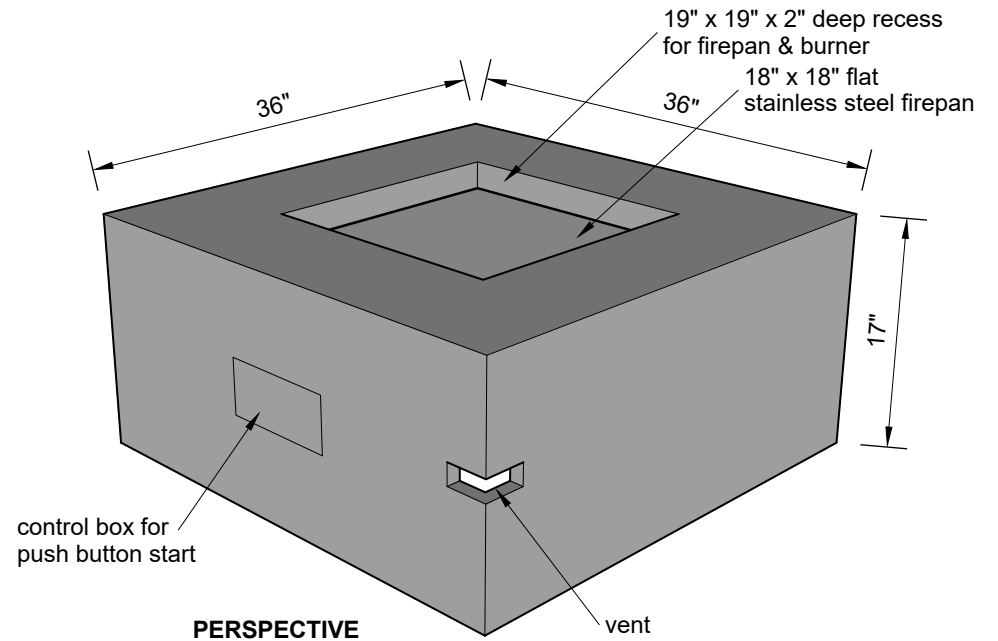

TOP VIEW

SECTION

ZEN FIREPIT
with push button start
65K BTUs

PERSPECTIVE