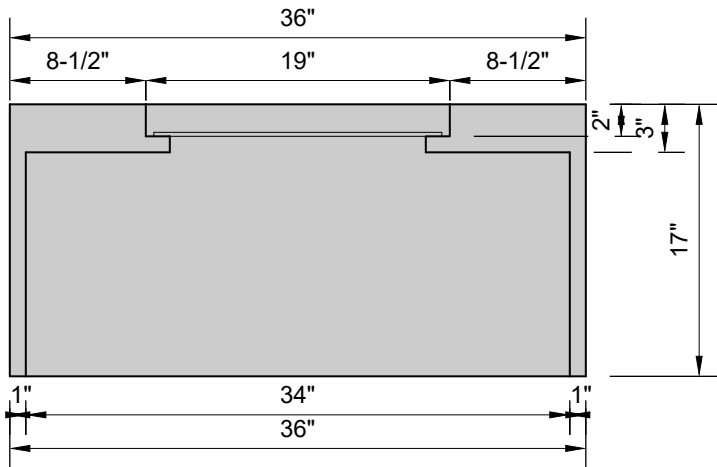

TOP VIEW

SECTION

ZEN FIREPIT
with push button start
65K BTUs

PERSPECTIVE