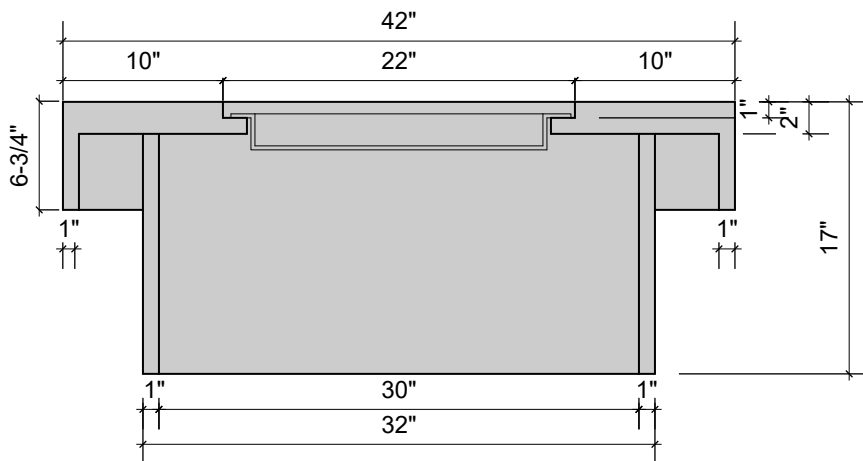

18" x 18" stainless steel firepan

OASIS FIREPIT
match-lit system
65K BTUs

TOP VIEW

PERSPECTIVE

SECTION