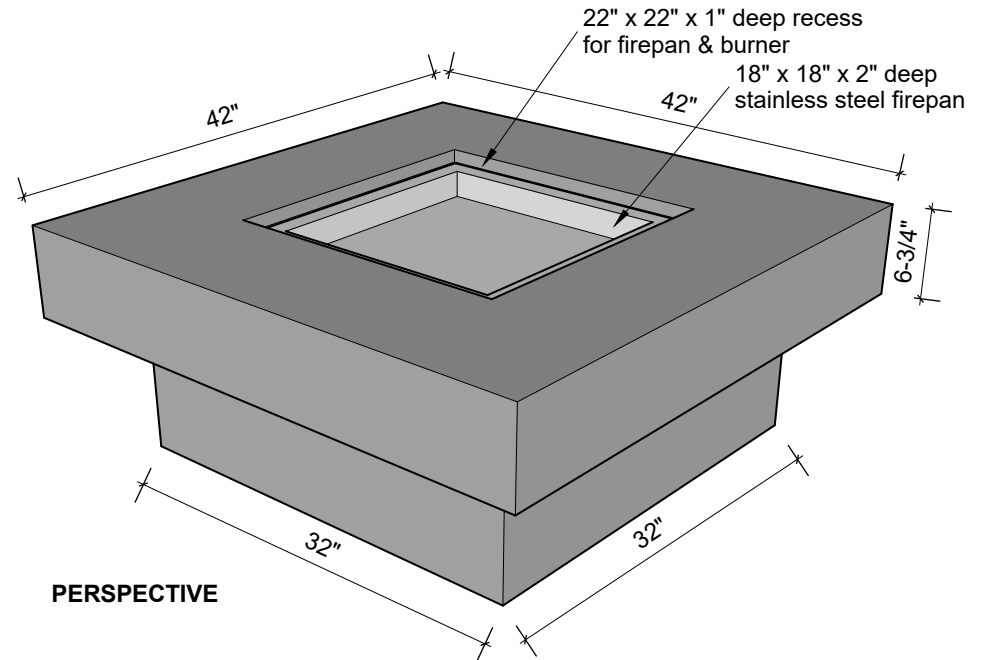

18" x 18" stainless steel firepan

OASIS FIREPIT
match-lit system
65K BTUs

TOP VIEW

PERSPECTIVE

SECTION