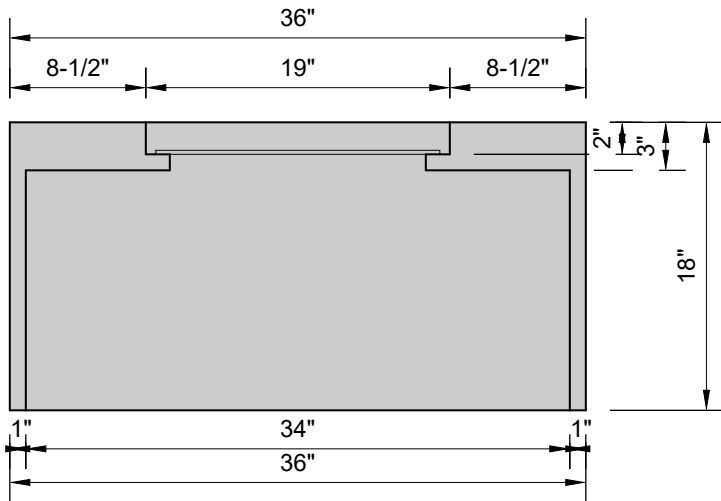

**EVOLUTION FIREPIT
with electronic start
90K BTUs**

TOP VIEW

PERSPECTIVE

SECTION