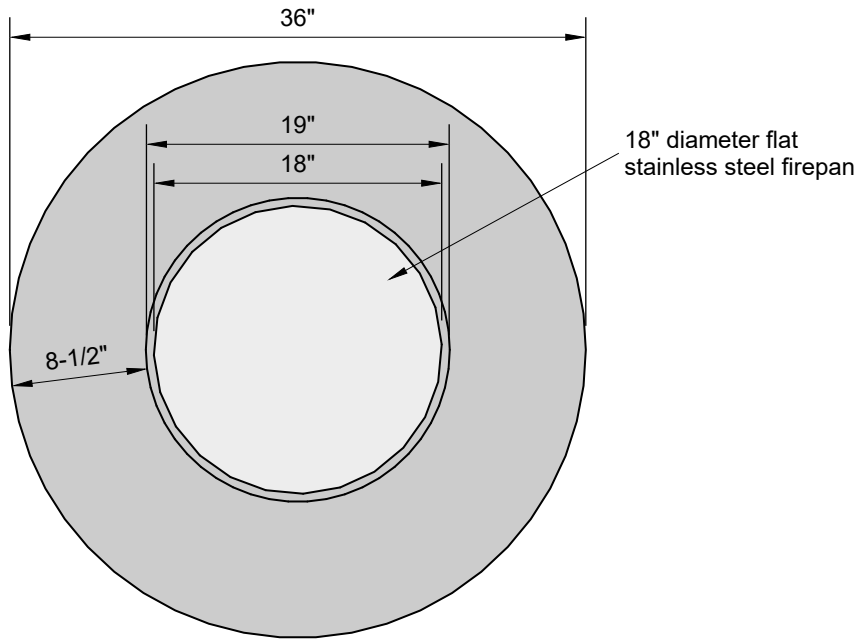

**EVOLUTION FIREPIT
with electronic start
90K BTUs**

TOP VIEW

PERSPECTIVE

SECTION