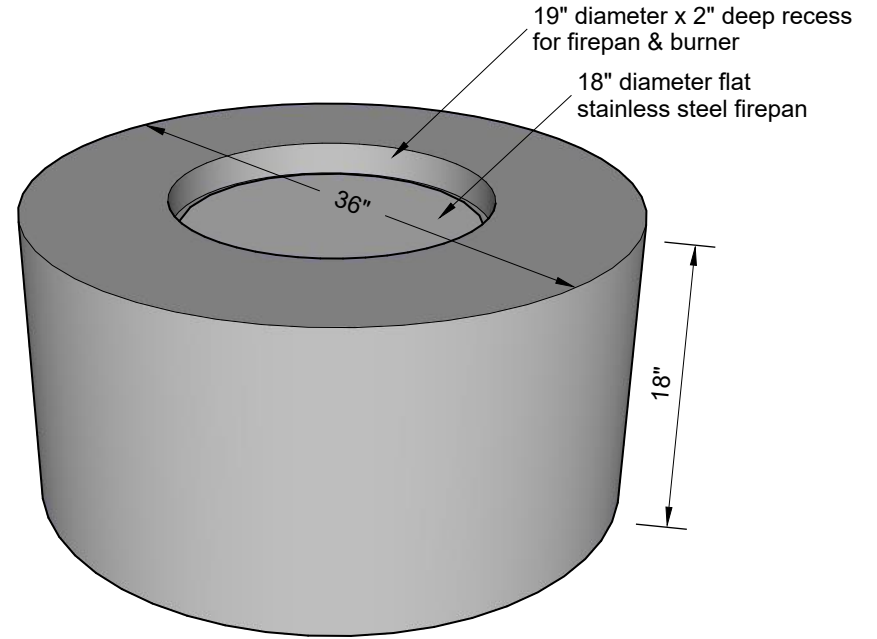

**EVOLUTION FIREPIT
with electronic start
90K BTUs**

TOP VIEW

PERSPECTIVE

SECTION