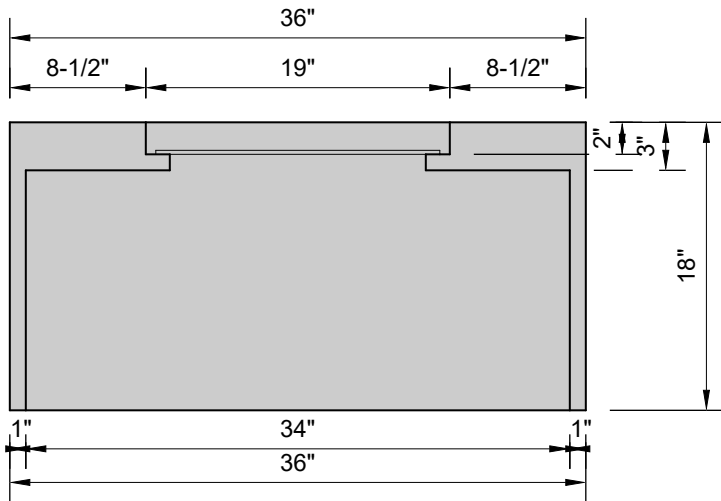

EVOLUTION FIREPIT
match-lit system
90K BTUs

TOP VIEW

PERSPECTIVE

SECTION