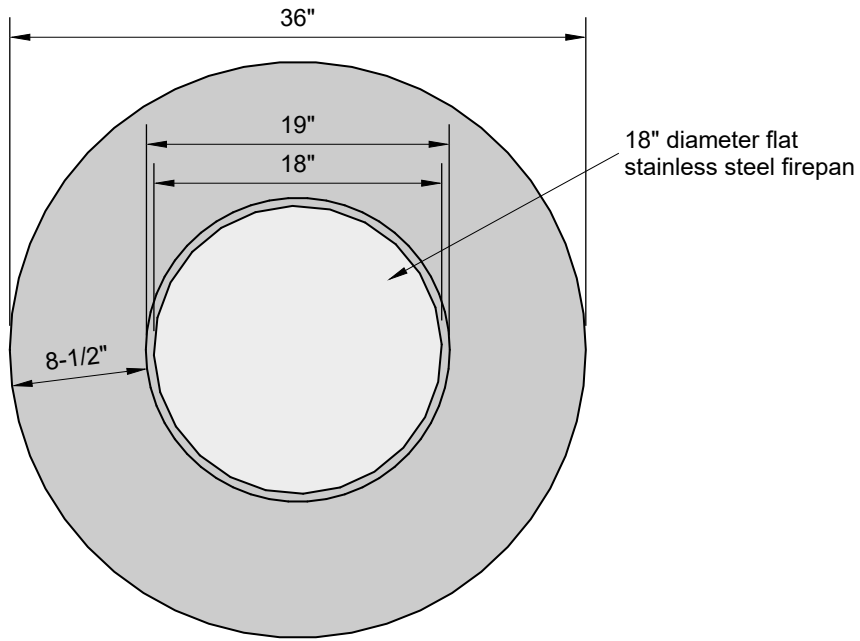

EVOLUTION FIREPIT
match-lit system
90K BTUs

TOP VIEW

PERSPECTIVE

SECTION