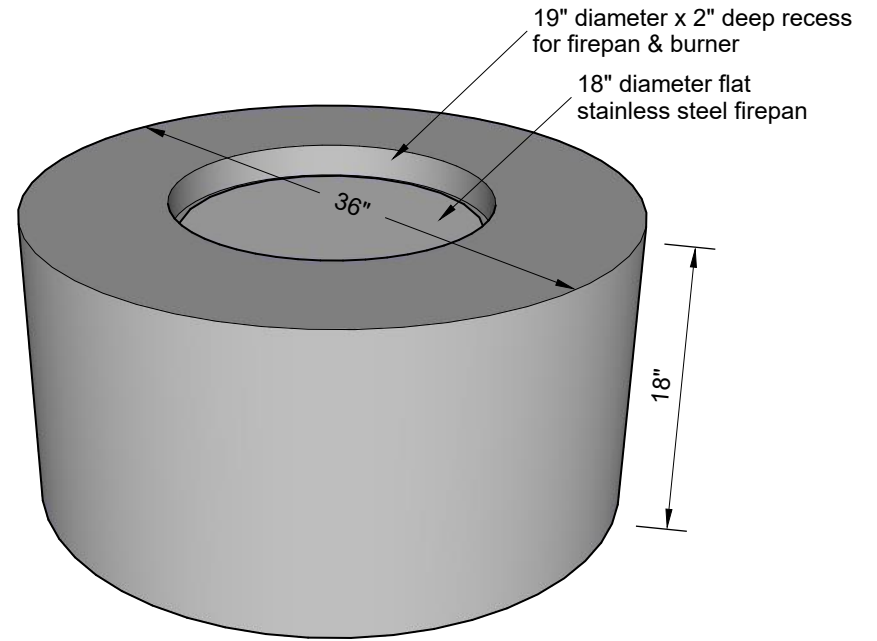

EVOLUTION FIREPIT
match-lit system
90K BTUs

TOP VIEW

PERSPECTIVE

SECTION