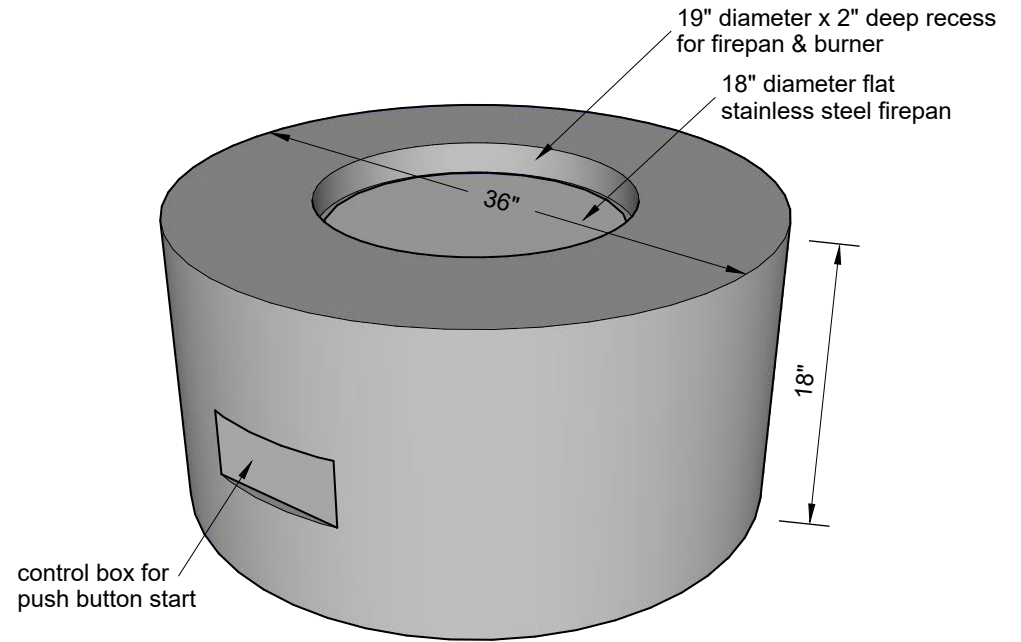

**EVOLUTION FIREPIT
with push button start
90K BTUs**

TOP VIEW

SECTION

PERSPECTIVE