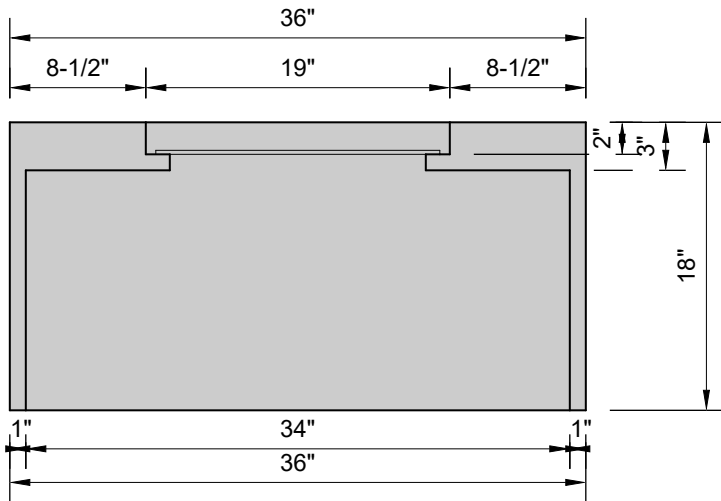

**EVOLUTION FIREPIT
with push button start
90K BTUs**

TOP VIEW

SECTION

PERSPECTIVE