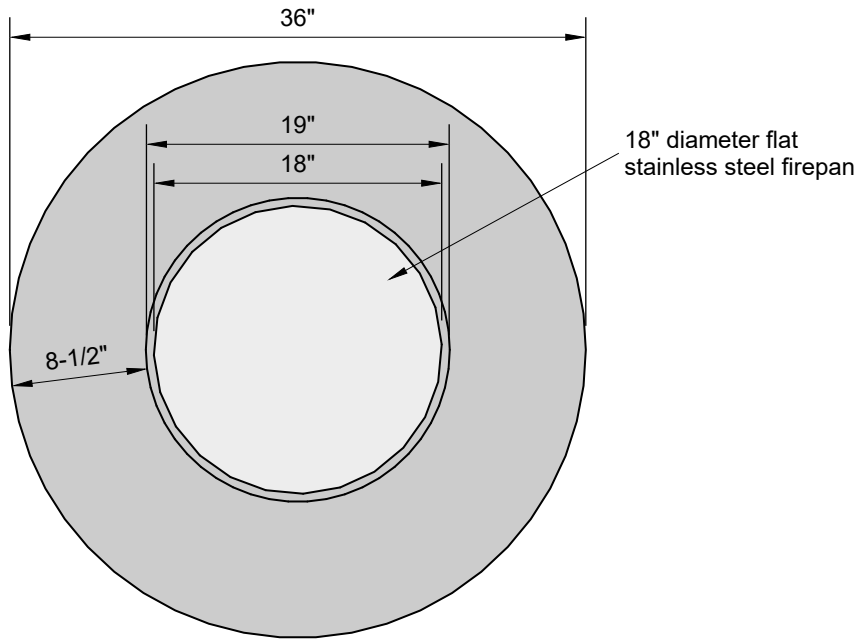

**EVOLUTION FIREPIT
with push button start
90K BTUs**

TOP VIEW

SECTION

PERSPECTIVE