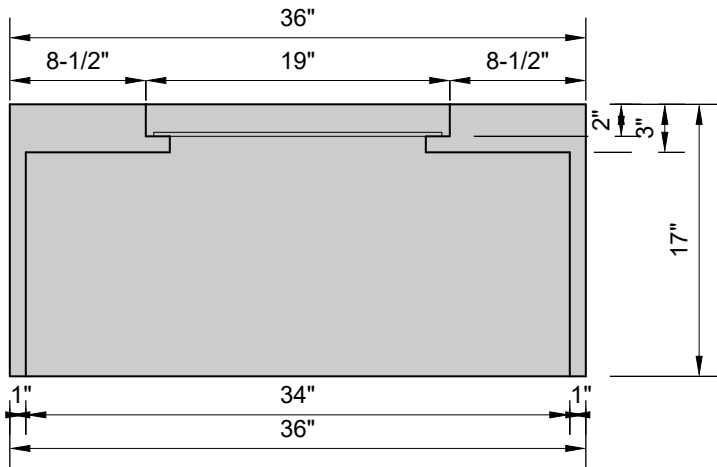

TOP VIEW

SECTION

ZEN FIREPIT
 with electronic start
 90K BTUs

PERSPECTIVE