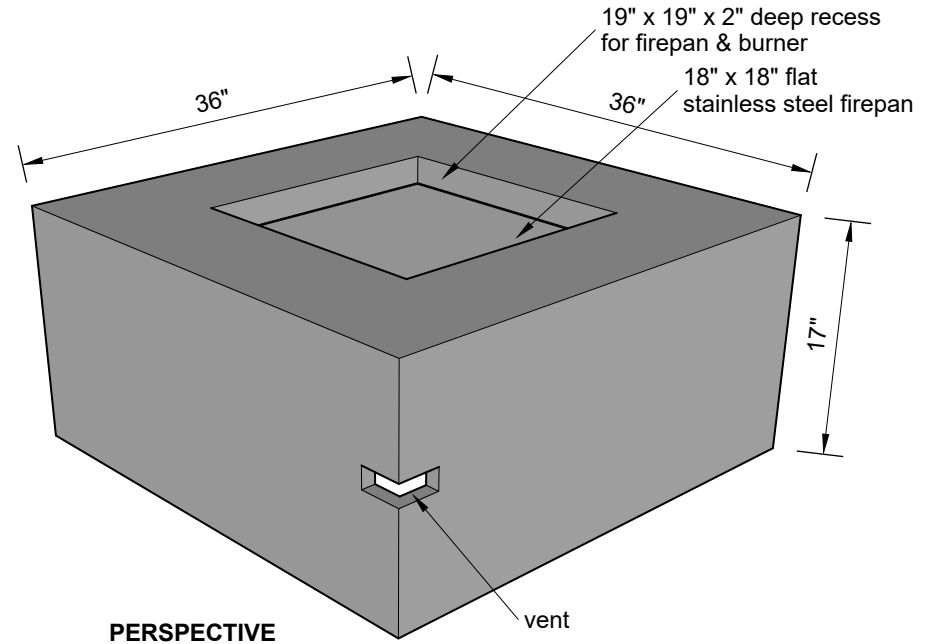

TOP VIEW

SECTION

ZEN FIREPIT
 with electronic start
 90K BTUs

PERSPECTIVE