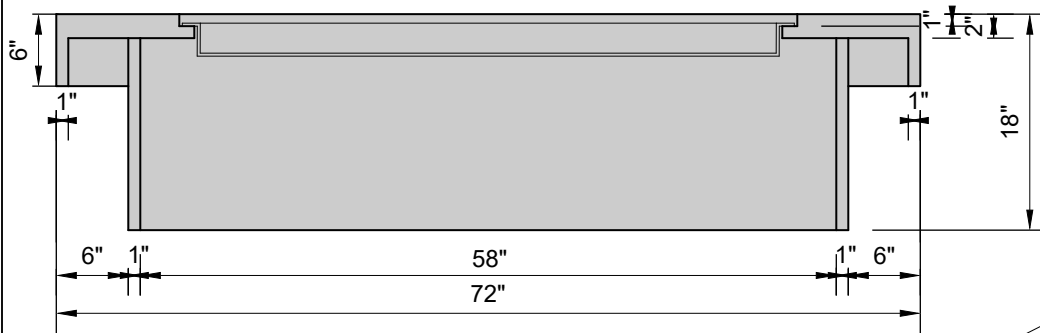

**HARMONY FIREPIT
with electronic start
150K BTUs**

TOP VIEW

SECTION

SIDE VIEW

PERSPECTIVE