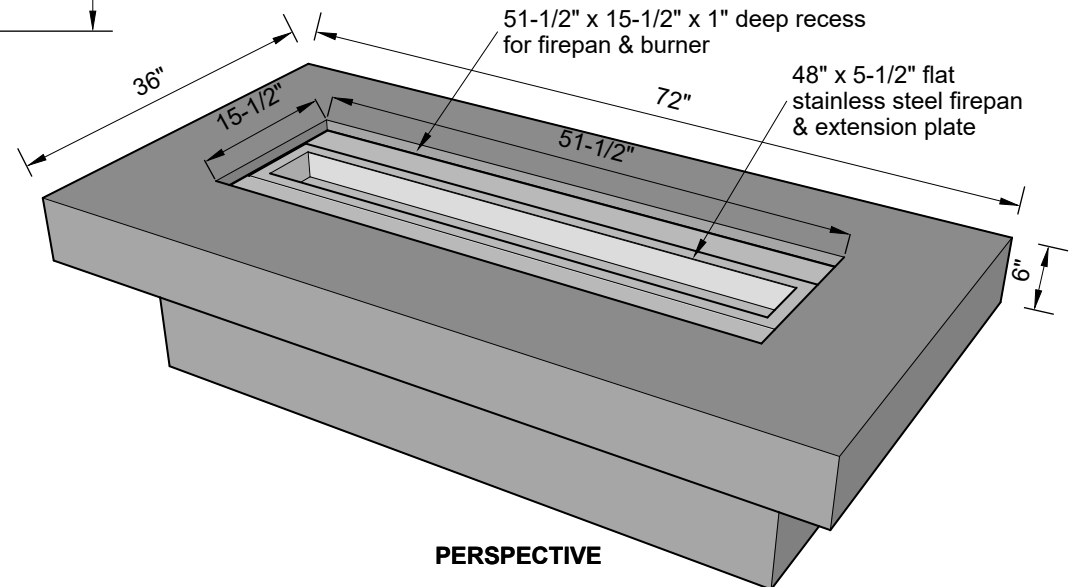

**HARMONY FIREPIT
with electronic start
150K BTUs**

TOP VIEW

SECTION

SIDE VIEW

PERSPECTIVE