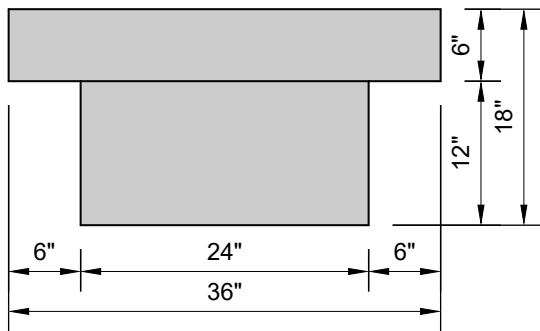

**HARMONY FIREPIT
with electronic start
150K BTUs**

TOP VIEW

SECTION

SIDE VIEW

PERSPECTIVE