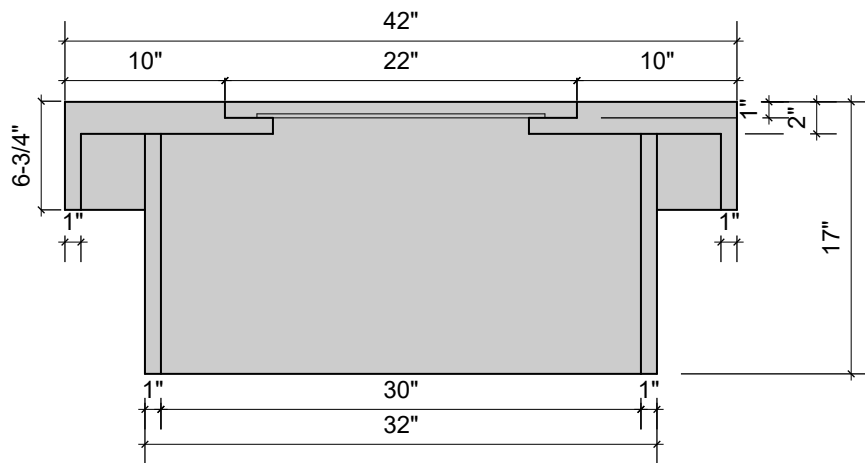

TOP VIEW

SECTION

OASIS FIREPIT
electronic start system
90K BTUs

18" x 18" flat stainless steel firepan

PERSPECTIVE