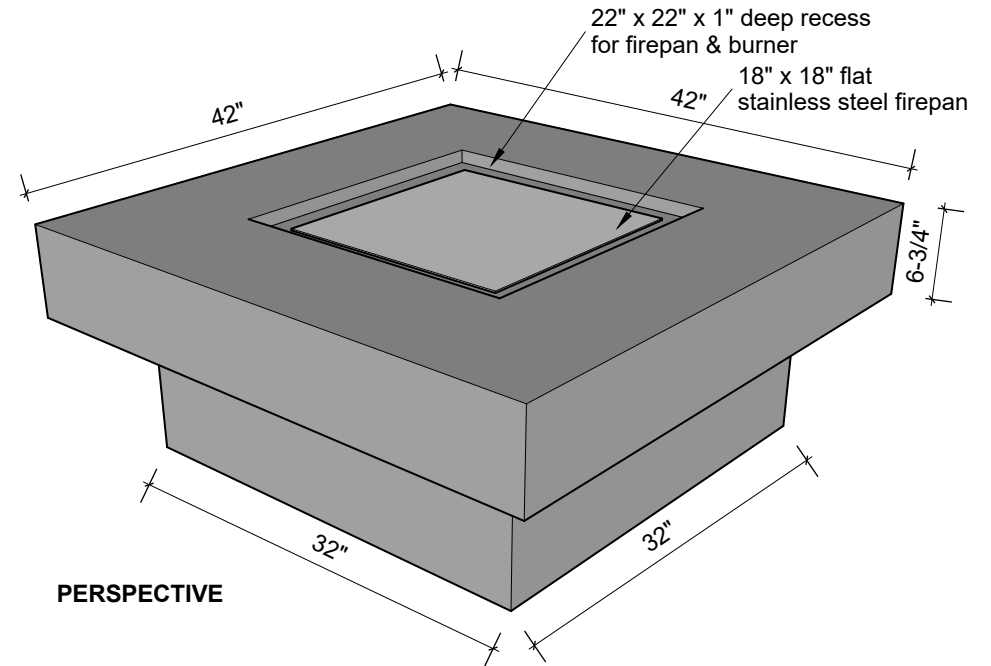

TOP VIEW

SECTION

OASIS FIREPIT
electronic start system
90K BTUs

18" x 18" flat stainless steel firepan

PERSPECTIVE