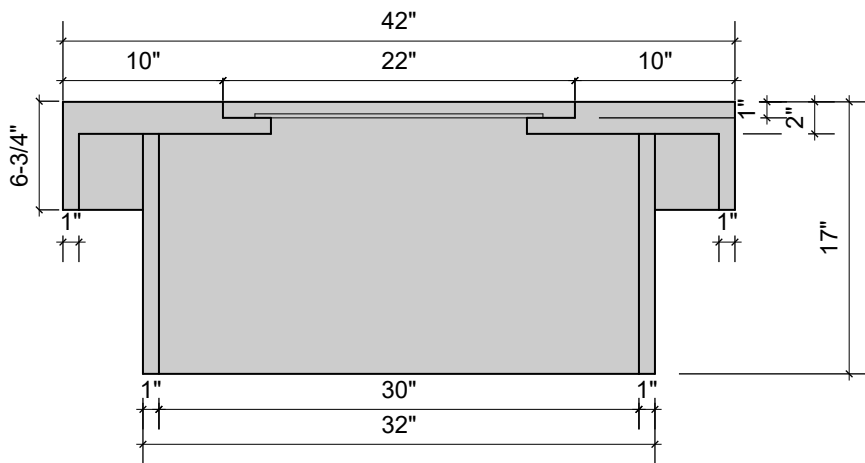

18" x 18" flat stainless steel firepan

TOP VIEW

SECTION

OASIS FIREPIT
match-lit system
90K BTUs

PERSPECTIVE