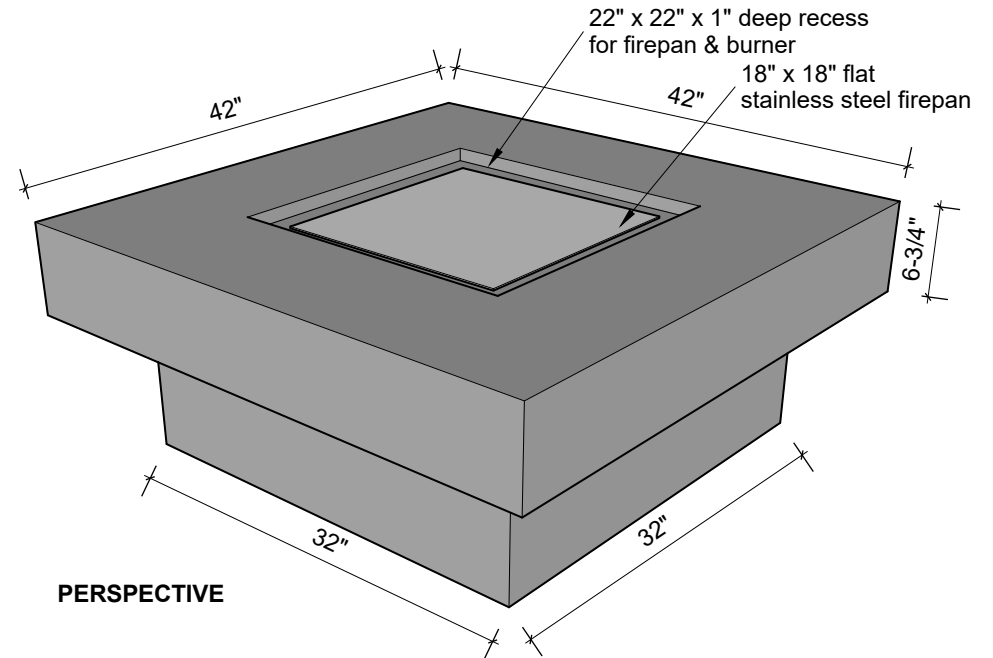

18" x 18" flat stainless steel firepan

TOP VIEW

SECTION

OASIS FIREPIT
match-lit system
90K BTUs

PERSPECTIVE