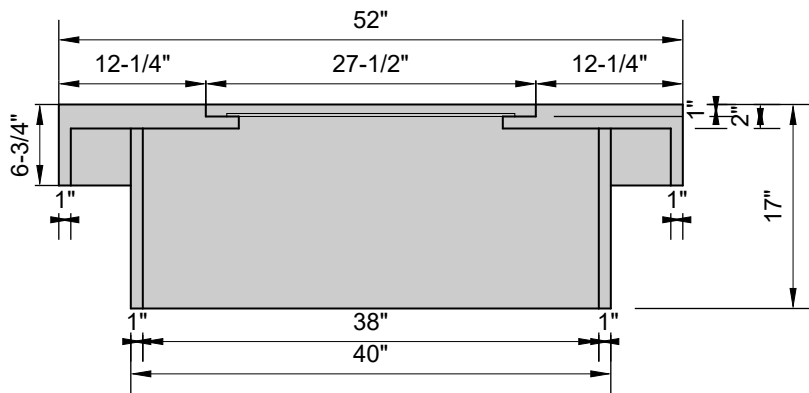

24" x 24" flat stainless steel firepan

TOP VIEW

SECTION

TRANQUIL FIREPIT
match-lit system
90K BTUs

PERSPECTIVE