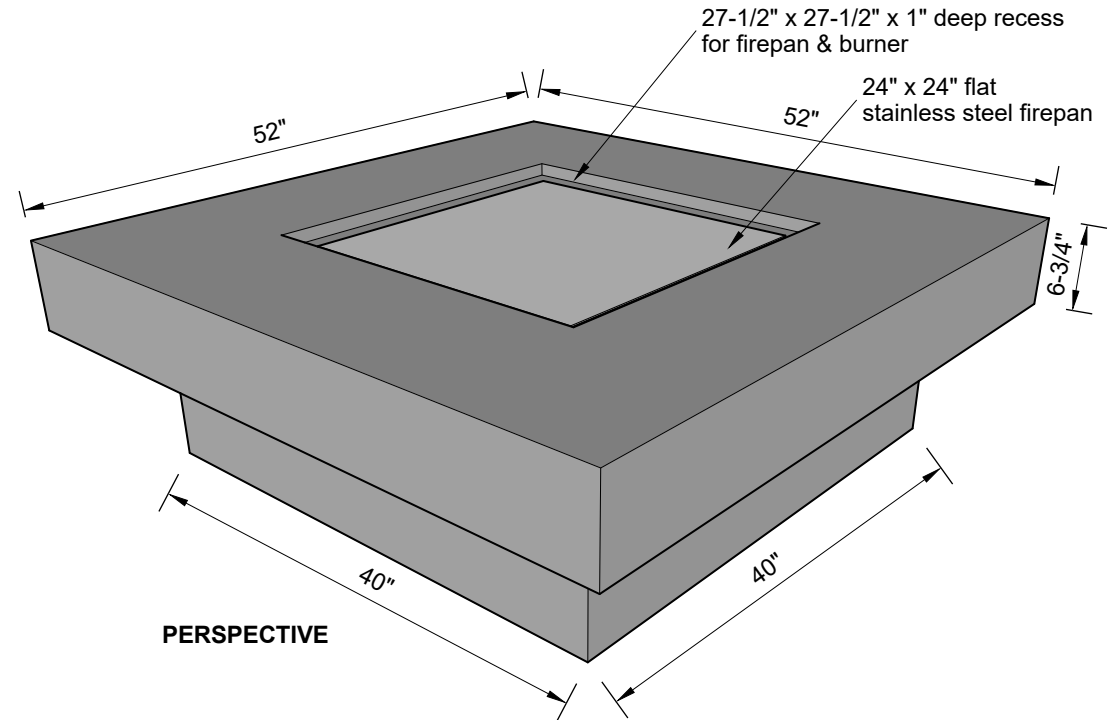

24" x 24" flat stainless steel firepan

TOP VIEW

SECTION

TRANQUIL FIREPIT
match-lit system
90K BTUs

PERSPECTIVE