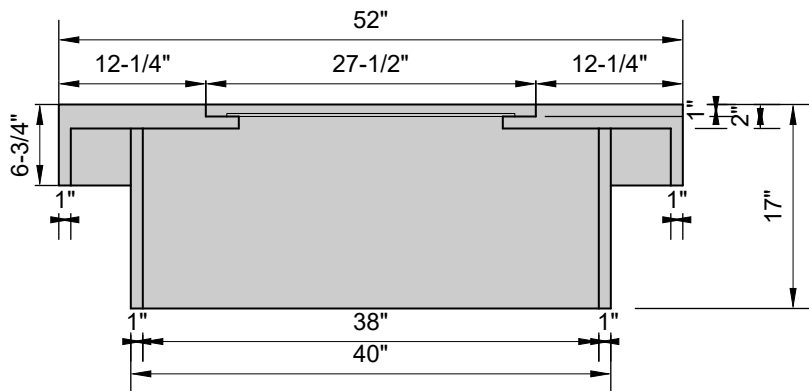

24" x 24" flat stainless steel firepan

TOP VIEW

SECTION

**TRANQUIL FIREPIT
with push button start
125K BTUs**

PERSPECTIVE