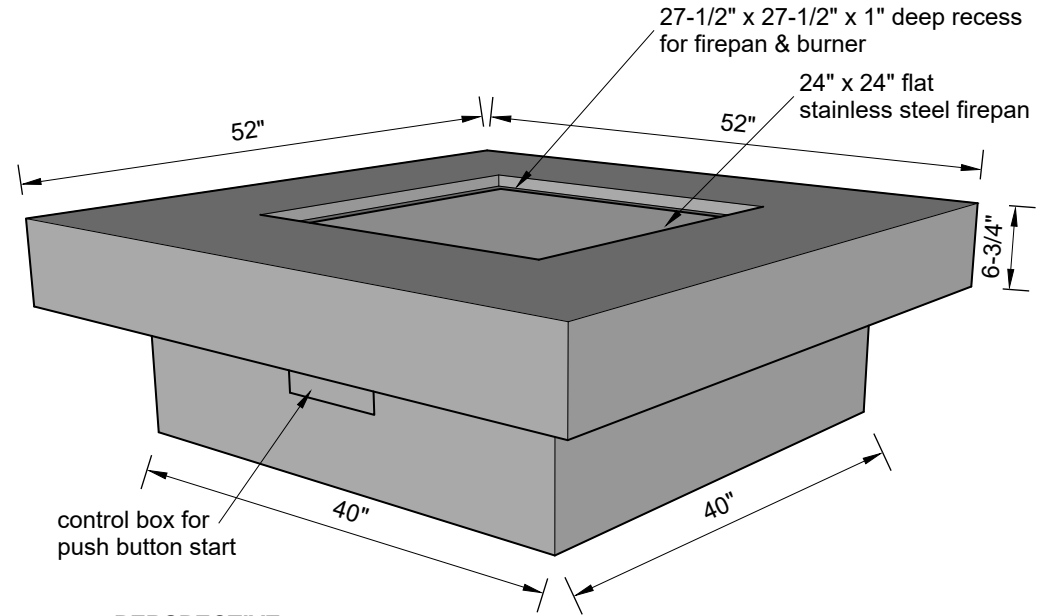

24" x 24" flat stainless steel firepan

TOP VIEW

SECTION

**TRANQUIL FIREPIT
with push button start
125K BTUs**

PERSPECTIVE