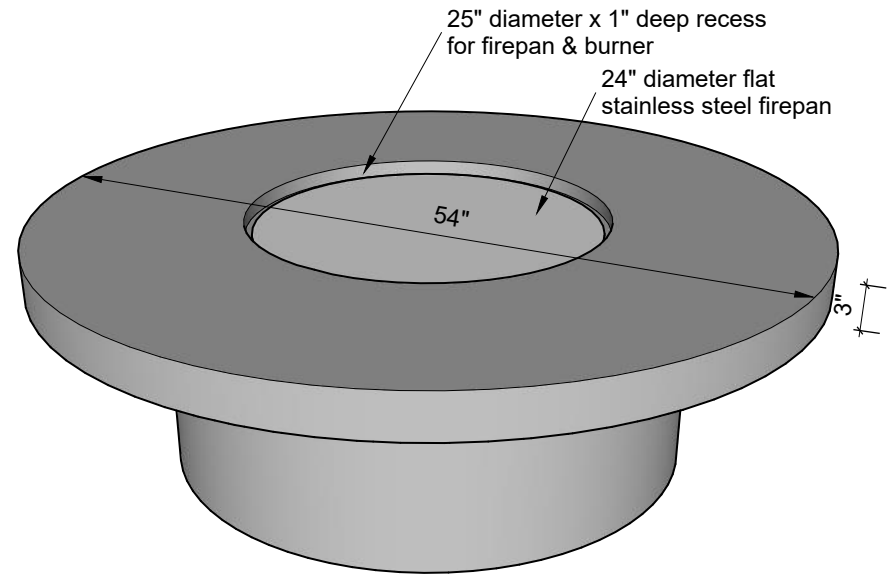

TOP VIEW

TRANSITION FIREPIT
match-lit system
90K BTUs

PERSPECTIVE

SECTION