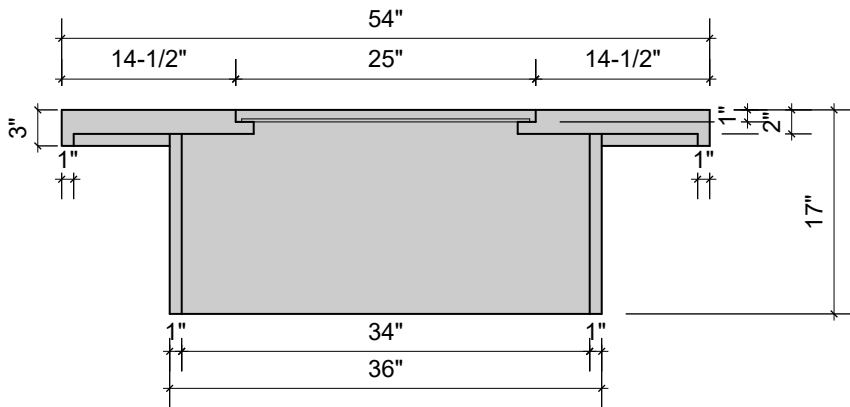

TOP VIEW

TRANSITION FIREPIT
match-lit system
90K BTUs

PERSPECTIVE

SECTION