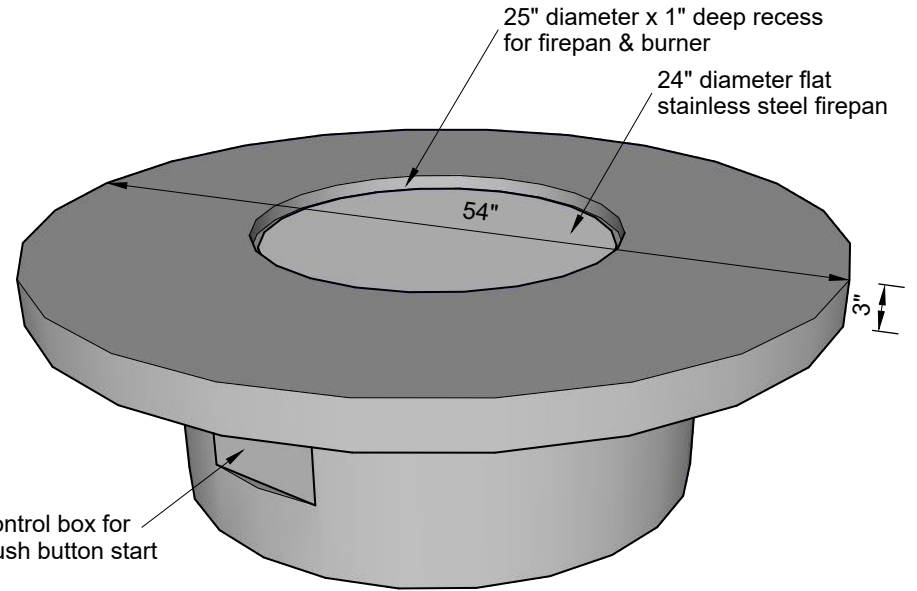

**TRANSITION FIREPIT
with push button start
125K BTUs**

TOP VIEW

PERSPECTIVE

SECTION