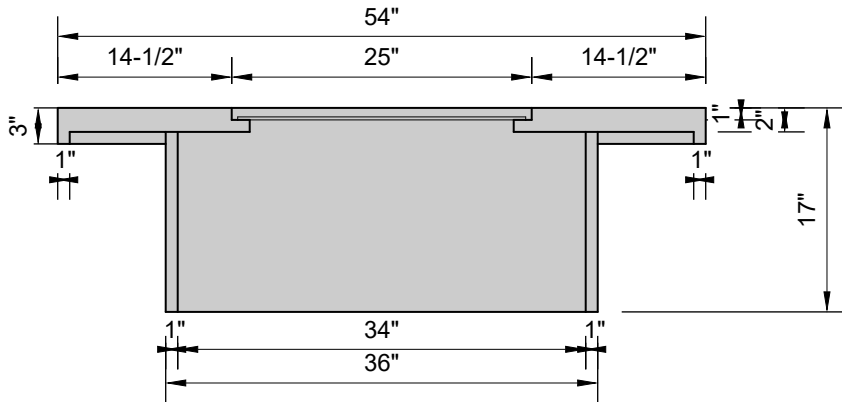

**TRANSITION FIREPIT
with push button start
125K BTUs**

TOP VIEW

PERSPECTIVE

SECTION