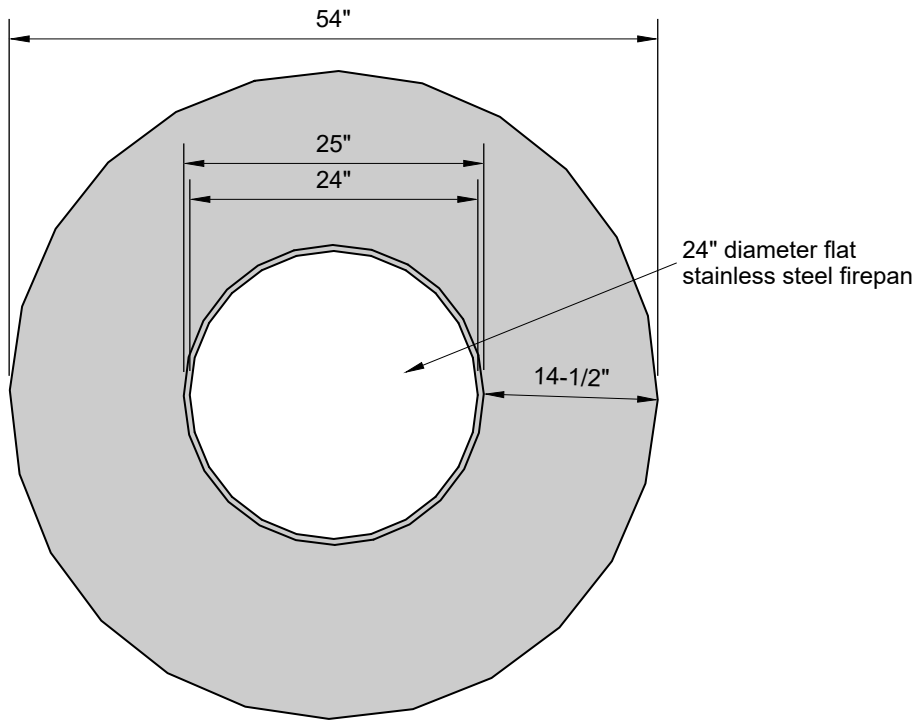

**TRANSITION FIREPIT
with push button start
125K BTUs**

TOP VIEW

PERSPECTIVE

SECTION