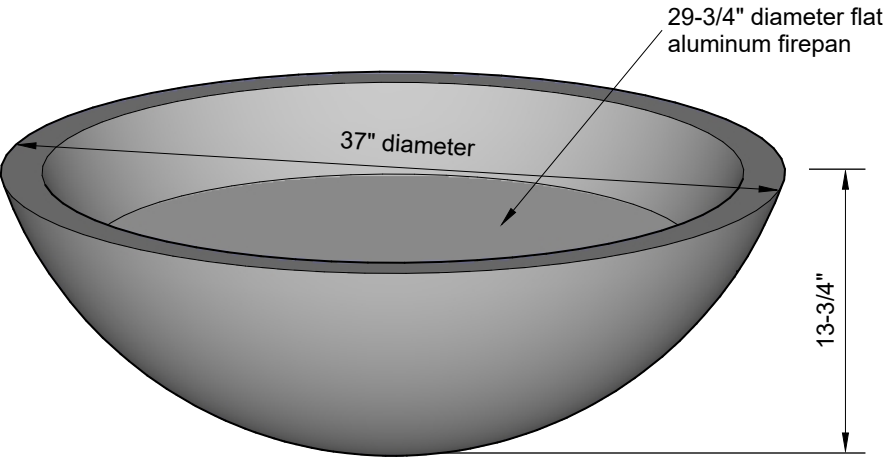

ETERNITY FIREPIT BOWL (4/24)
match-lit system (WT)
120K BTUs

TOP VIEW

PERSPECTIVE

FRONT VIEW