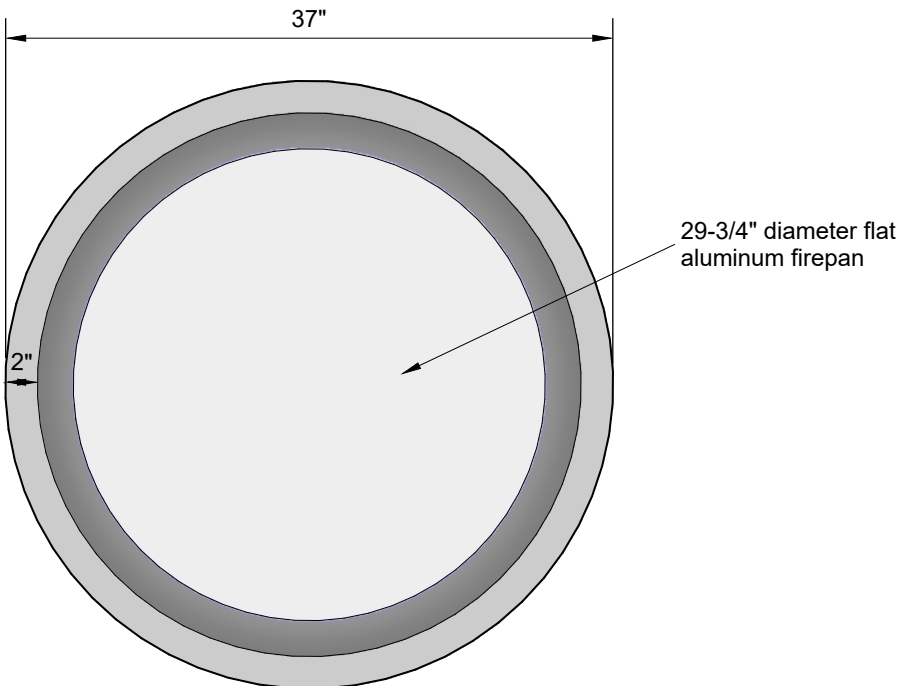

ETERNITY FIREPIT BOWL (4/24)
match-lit system (WT)
120K BTUs

TOP VIEW

PERSPECTIVE

FRONT VIEW