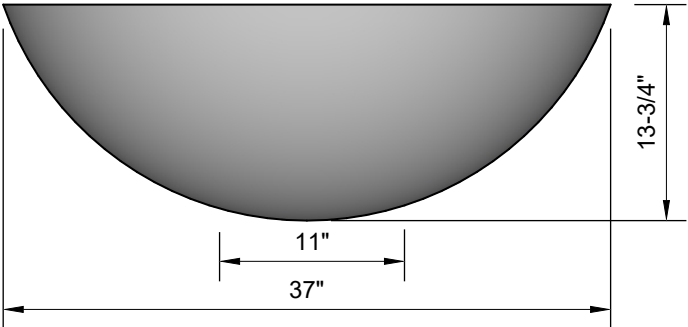

ETERNITY FIREPIT BOWL (4/24)
match-lit system (WT)
120K BTUs

TOP VIEW

PERSPECTIVE

FRONT VIEW