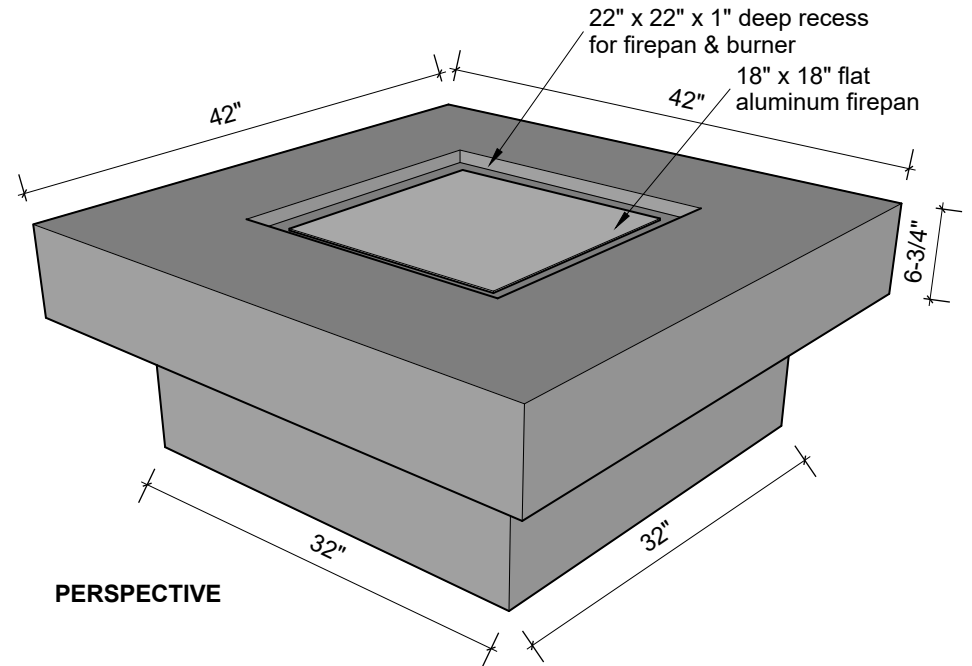

18" x 18" flat aluminum firepan

TOP VIEW

SECTION

**OASIS FIREPIT (4/24)  
with electronic start (WT)  
120K BTUs**

PERSPECTIVE