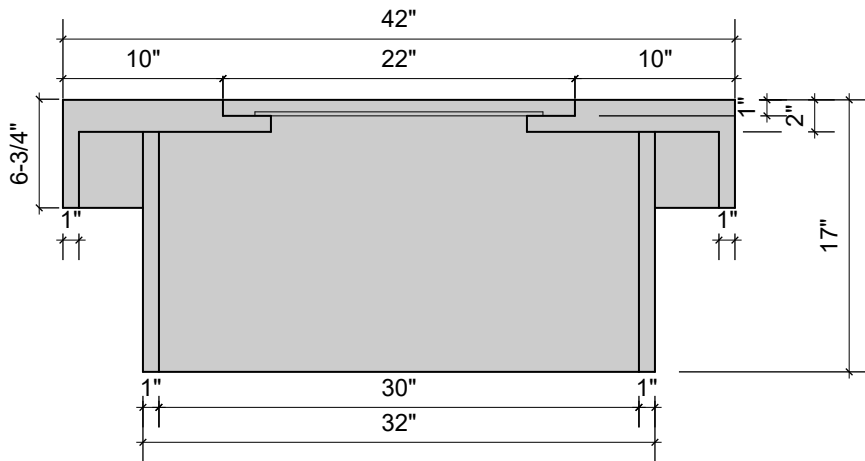

18" x 18" flat aluminum firepan

TOP VIEW

SECTION

**OASIS FIREPIT (4/24)  
with electronic start (WT)  
120K BTUs**

PERSPECTIVE