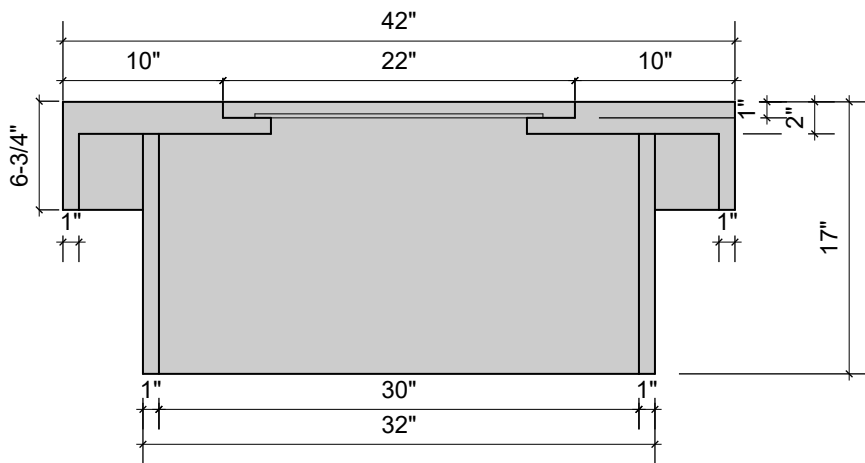

18" x 18" flat aluminum firepan

TOP VIEW

SECTION

**OASIS FIREPIT (4/24)
match-lit system (WT)
120K BTUs**

PERSPECTIVE