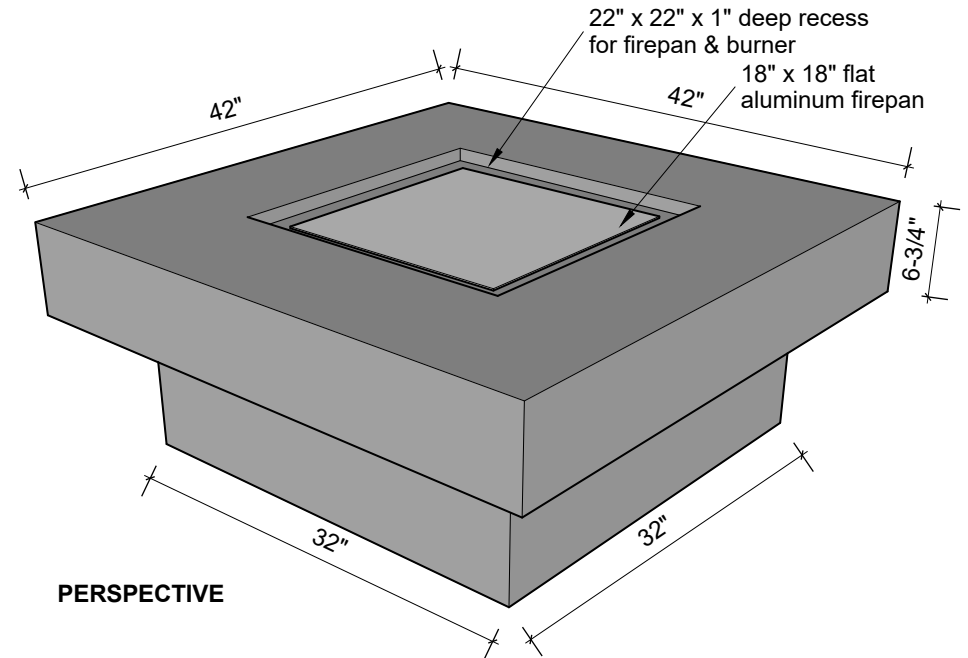

18" x 18" flat aluminum firepan

TOP VIEW

SECTION

**OASIS FIREPIT (4/24)
match-lit system (WT)
120K BTUs**

PERSPECTIVE