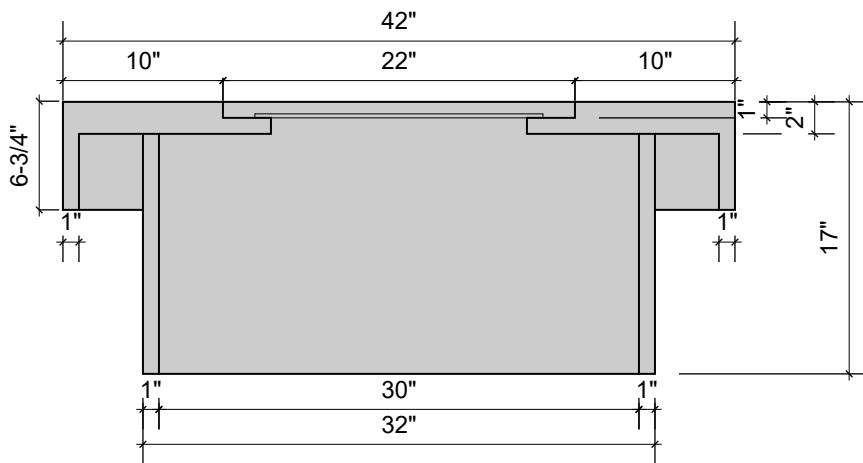

18" x 18" flat aluminum firepan

TOP VIEW

SECTION

**OASIS FIREPIT (4/24)**  
with push-button start (WT)  
120K BTUs

PERSPECTIVE