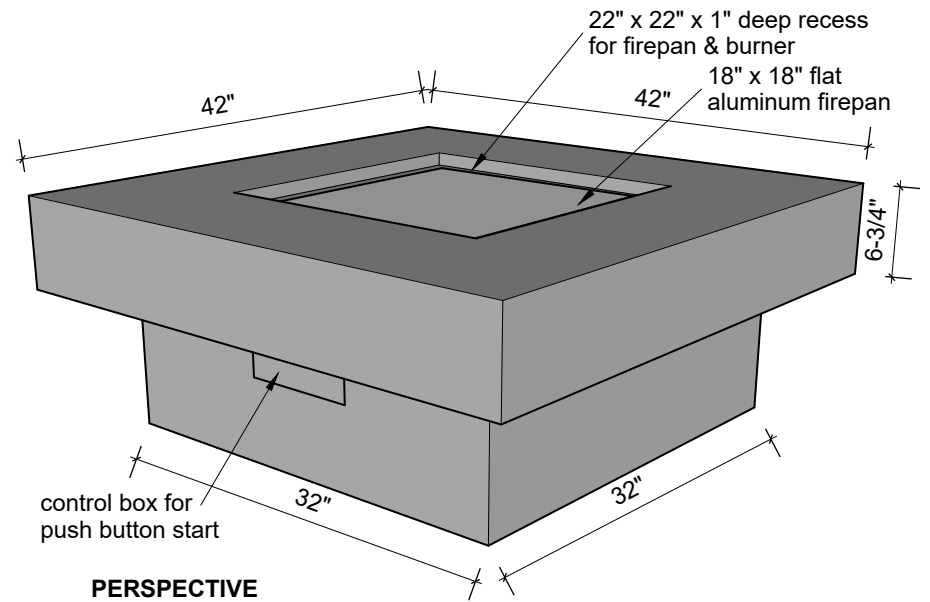

18" x 18" flat aluminum firepan

TOP VIEW

SECTION

**OASIS FIREPIT (4/24)**  
with push-button start (WT)  
120K BTUs

PERSPECTIVE