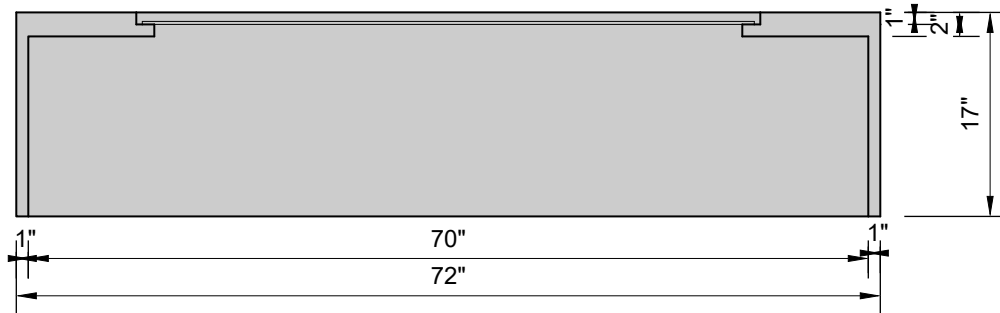

TOP VIEW

SERENITY FIREPIT (4/24)
with electronic start (WT)
190K BTUs

SECTION

SIDE VIEW

PERSPECTIVE