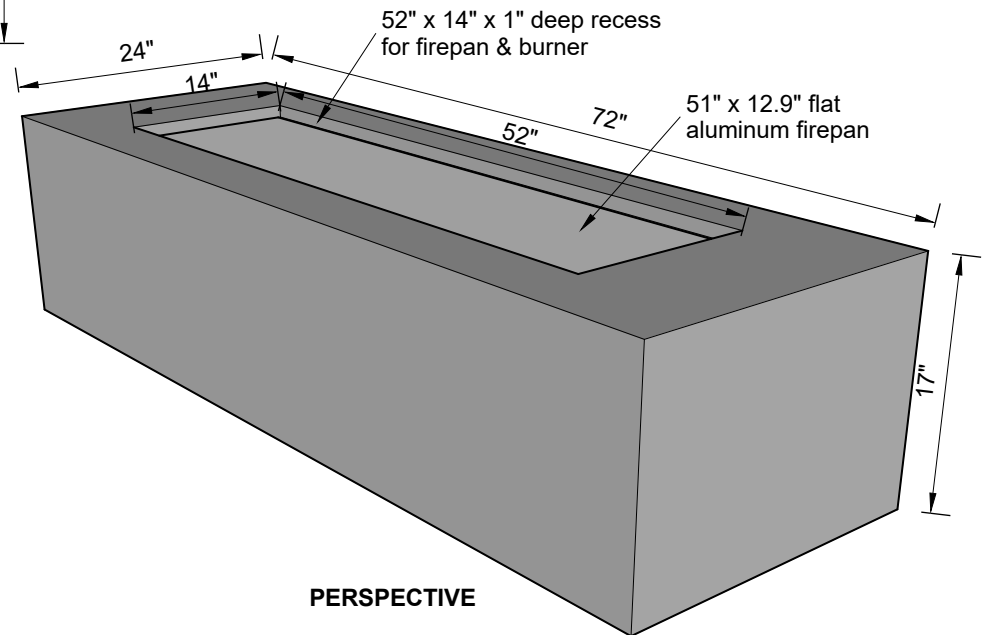

TOP VIEW

SERENITY FIREPIT (4/24)
with electronic start (WT)
190K BTUs

SECTION

SIDE VIEW

PERSPECTIVE