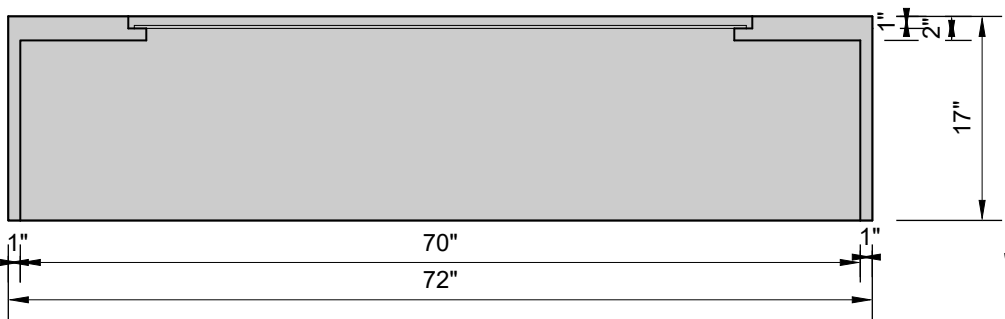

TOP VIEW

SERENITY FIREPIT (4/24)
with push button start (WT)
190K BTUs

SECTION

SIDE VIEW

PERSPECTIVE