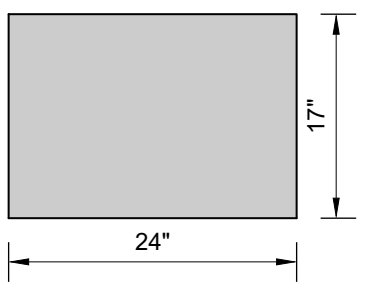

TOP VIEW

SERENITY FIREPIT (4/24)
with push button start (WT)
190K BTUs

SECTION

SIDE VIEW

PERSPECTIVE