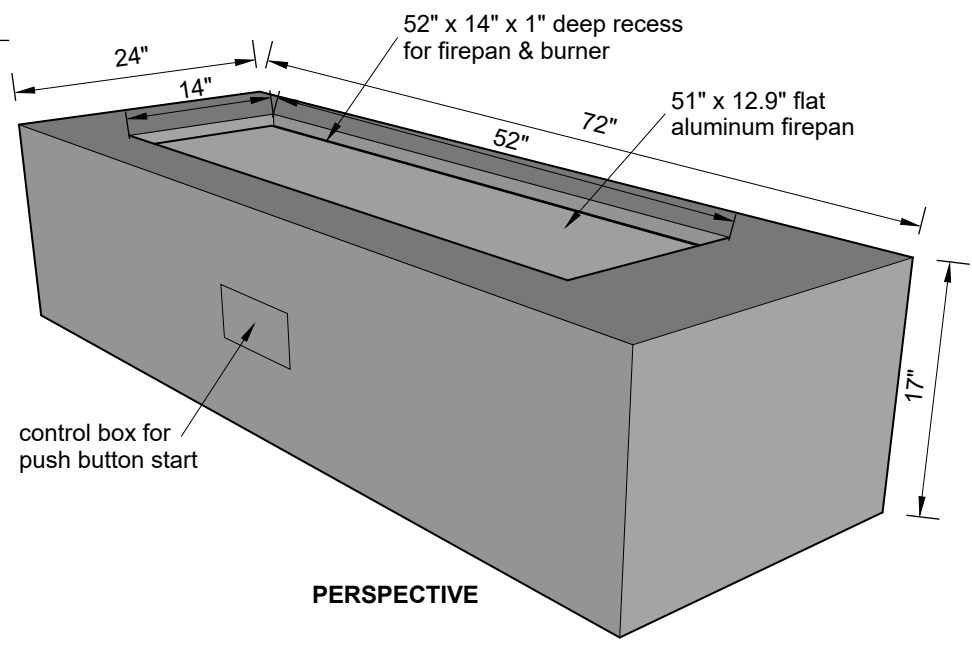

TOP VIEW

SERENITY FIREPIT (4/24)
with push button start (WT)
190K BTUs

SECTION

SIDE VIEW

PERSPECTIVE